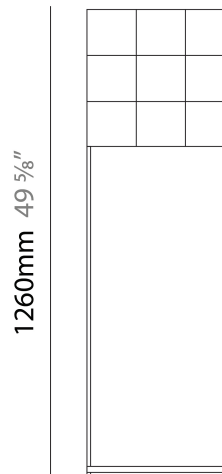

GENERAL

Series: Cosmos Square
 Partner: Quasar
 Division: Design
 Installation: Portable
 Product Type: Floor
 Mounting Location: Floor

PHYSICAL

Shape: Square
 Length (mm): 400
 Length (in): 15 3/4
 Width (mm): 400
 Width (in): 15 3/4
 Height (mm): 1260
 Height (in): 49 5/8
 Weight (kg): 3
 Fixture Finish: [NIC / BRA / BBR](#)
 Fixture Material: Metal
 Upon Request: Custom Sizes

LED

Number of LEDs: 64
 Color Temperature (°K): [2400 / 2800](#)
 Max. Delivered Lumen (lm): 1920 (2800K)
 CRI: >90 CRI
 Lamp Life (hrs): 50000

OPTICAL

RATINGS AND CERTIFICATIONS

Certified By: Certified for North American Standards
 IP rating: IP20

Ø400mm 15 3/4"

COSMOS SQUARE PORTABLE

D104214-

PROJECT _____

TYPE _____

SPECIFIER _____

QUANTITY _____

DATE _____

GENERAL

Series: Cosmos Square
 Partner: Quasar
 Division: Design
 Installation: Portable
 Product Type: Floor
 Mounting Location: Floor

PHYSICAL

Shape: Square
 Length (mm): 400
 Length (in): 15 ¾
 Width (mm): 400
 Width (in): 15 ¾
 Height (mm): 1480
 Height (in): 58 ¼
 Weight (kg): 3
[Fixture Finish: NIC / BRA / BBR](#)
 Fixture Material: Metal
 Upon Request: Custom Sizes